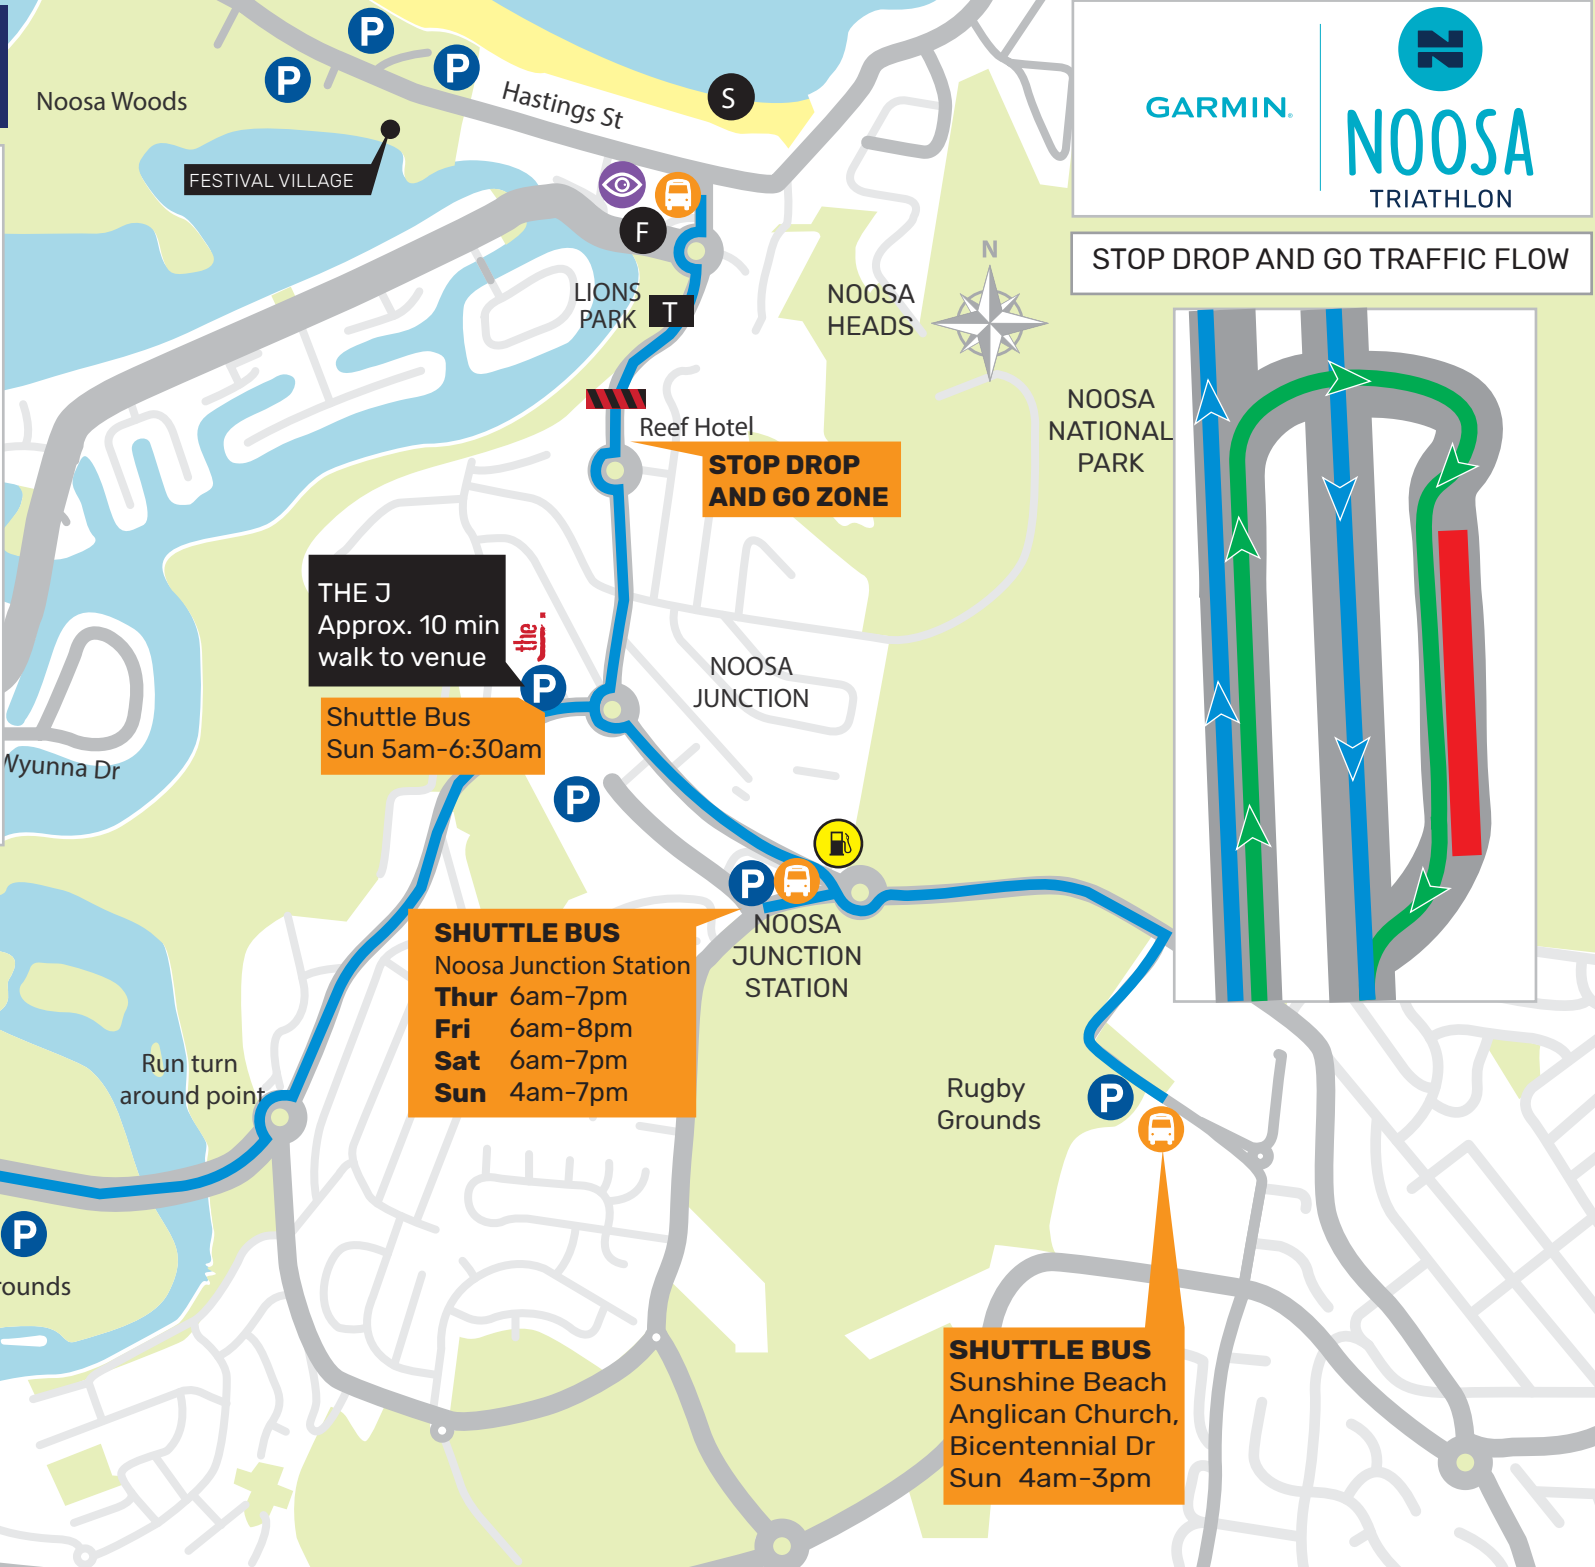

PARKING, SPECTATORS AND BUS PICK UP

STOP DROP AND GO TRAFFIC FLOW

LEGEND

- SHUTTLE BUS ROUTE
- STOP DROP AND GO FLOW
- PARKING AREA
- TRANSITION
- SWIM START
- FINISH
- SHUTTLE BUS Drop Off/Pick Up
- SPECTATOR VIEWING
- NO ATHLETE DROP BEYOND THIS POINT
- PARKING
Standard parking restrictions apply

THE J
Approx. 10 min walk to venue

Shuttle Bus
Sun 5am-6:30am

SHUTTLE BUS
Noosa Junction Station
Thur 6am-7pm
Fri 6am-8pm
Sat 6am-7pm
Sun 4am-7pm

SHUTTLE BUS AFL
Sunday Only
4am-6am
1.00pm-3pm

SHUTTLE BUS
Sunshine Beach Anglican Church,
Bicentennial Dr
Sun 4am-3pm