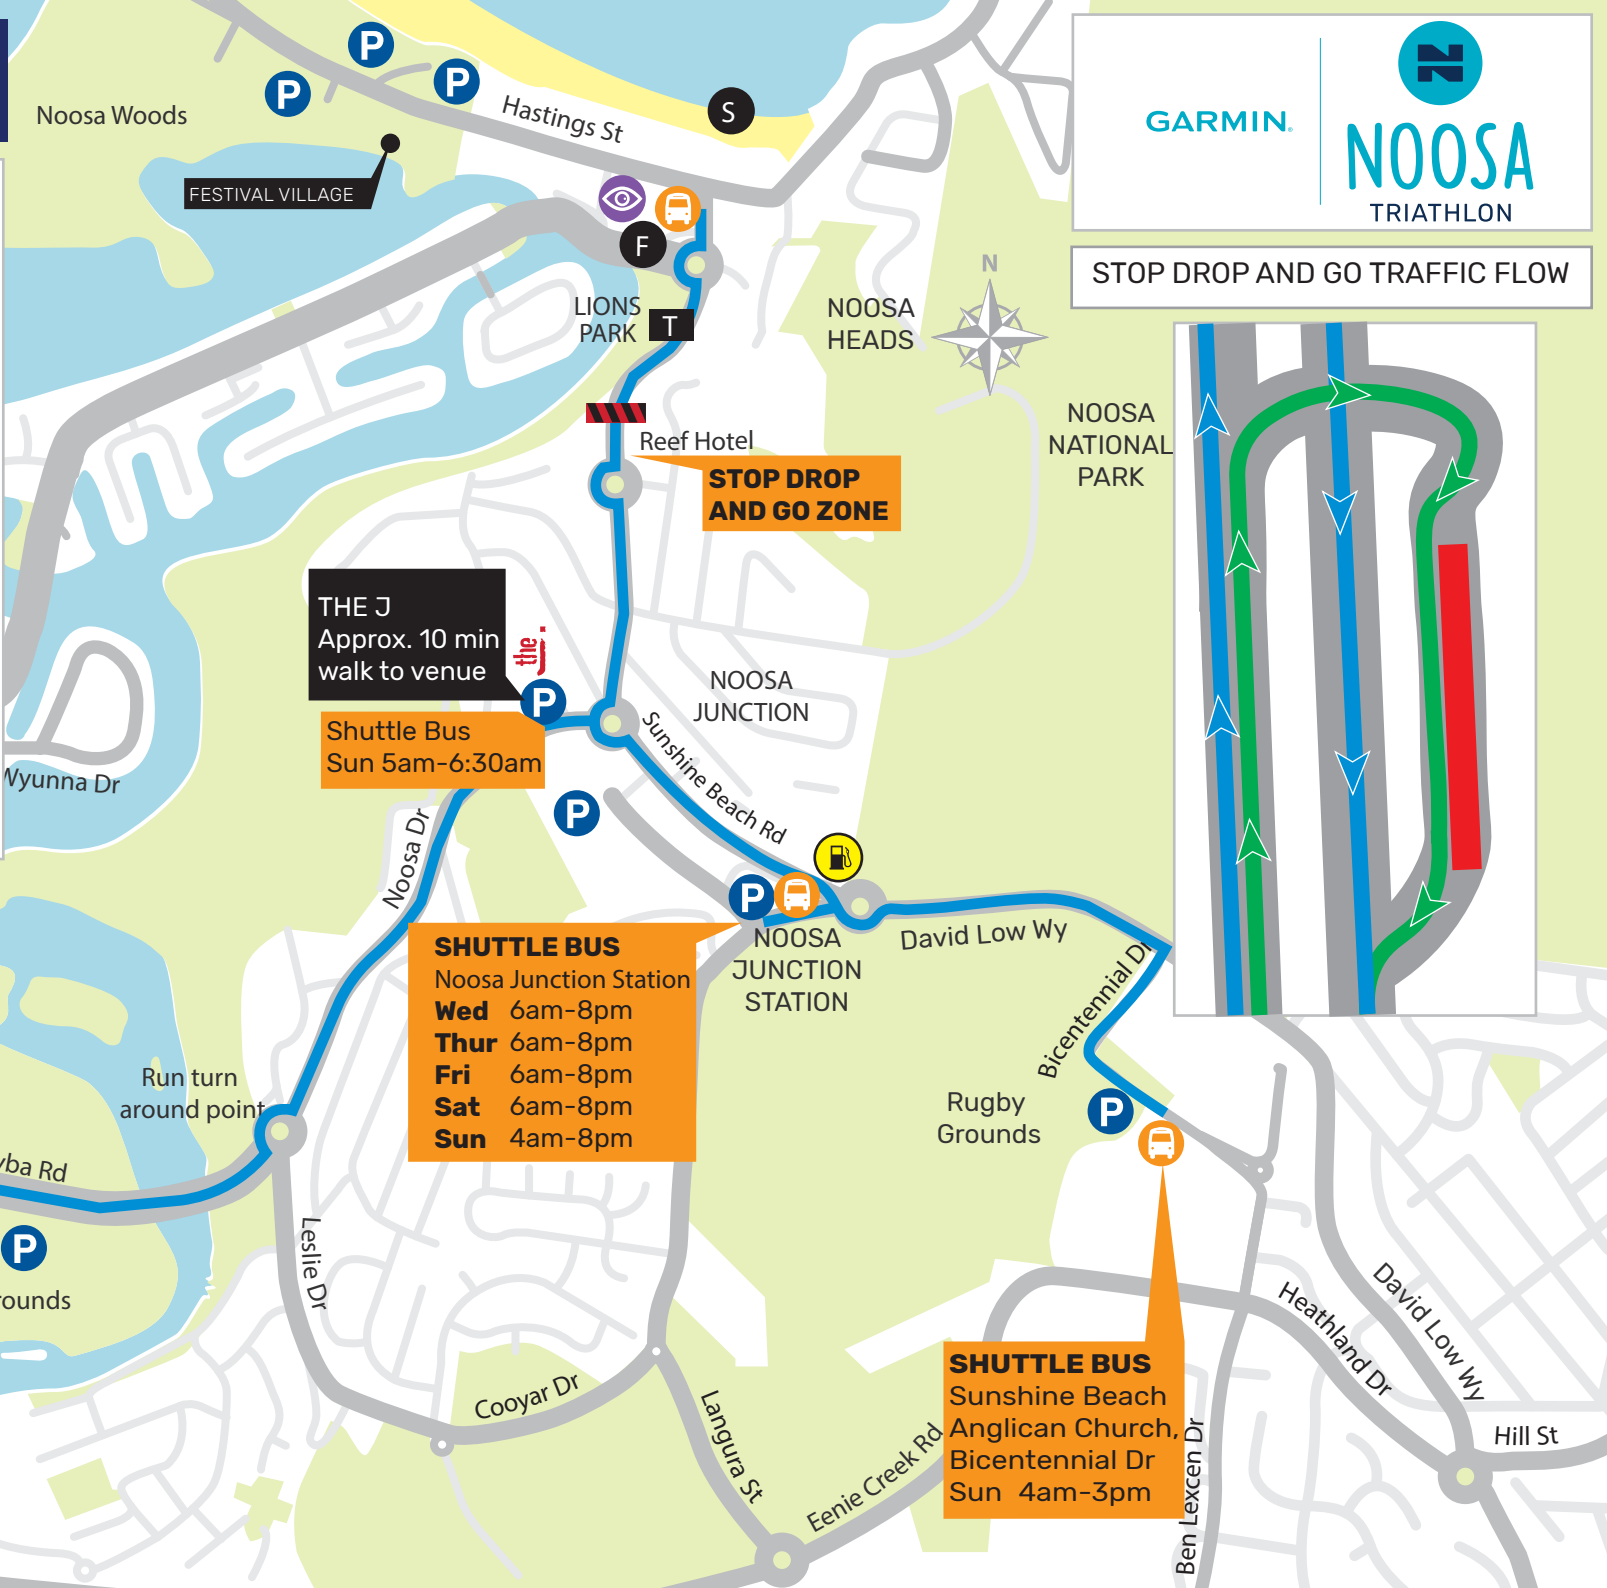

PARKING, SPECTATORS AND BUS PICK UP

STOP DROP AND GO TRAFFIC FLOW

LEGEND

- SHUTTLE BUS ROUTE
- STOP DROP AND GO FLOW
- PARKING AREA
- TRANSITION
- SWIM START
- FINISH
- SHUTTLE BUS Drop Off/Pick Up
- SPECTATOR VIEWING
- NO ATHLETE DROP BEYOND THIS POINT
- PARKING
Standard parking restrictions apply

THE J
Approx. 10 min walk to venue

Shuttle Bus
Sun 5am-6:30am

SHUTTLE BUS
Noosa Junction Station

Wed	6am-8pm
Thur	6am-8pm
Fri	6am-8pm
Sat	6am-8pm
Sun	4am-8pm

SHUTTLE BUS AFL
Sunday Only
4am-6am
1.15pm-3pm

SHUTTLE BUS
Sunshine Beach Anglican Church,
Bicentennial Dr
Sun 4am-3pm