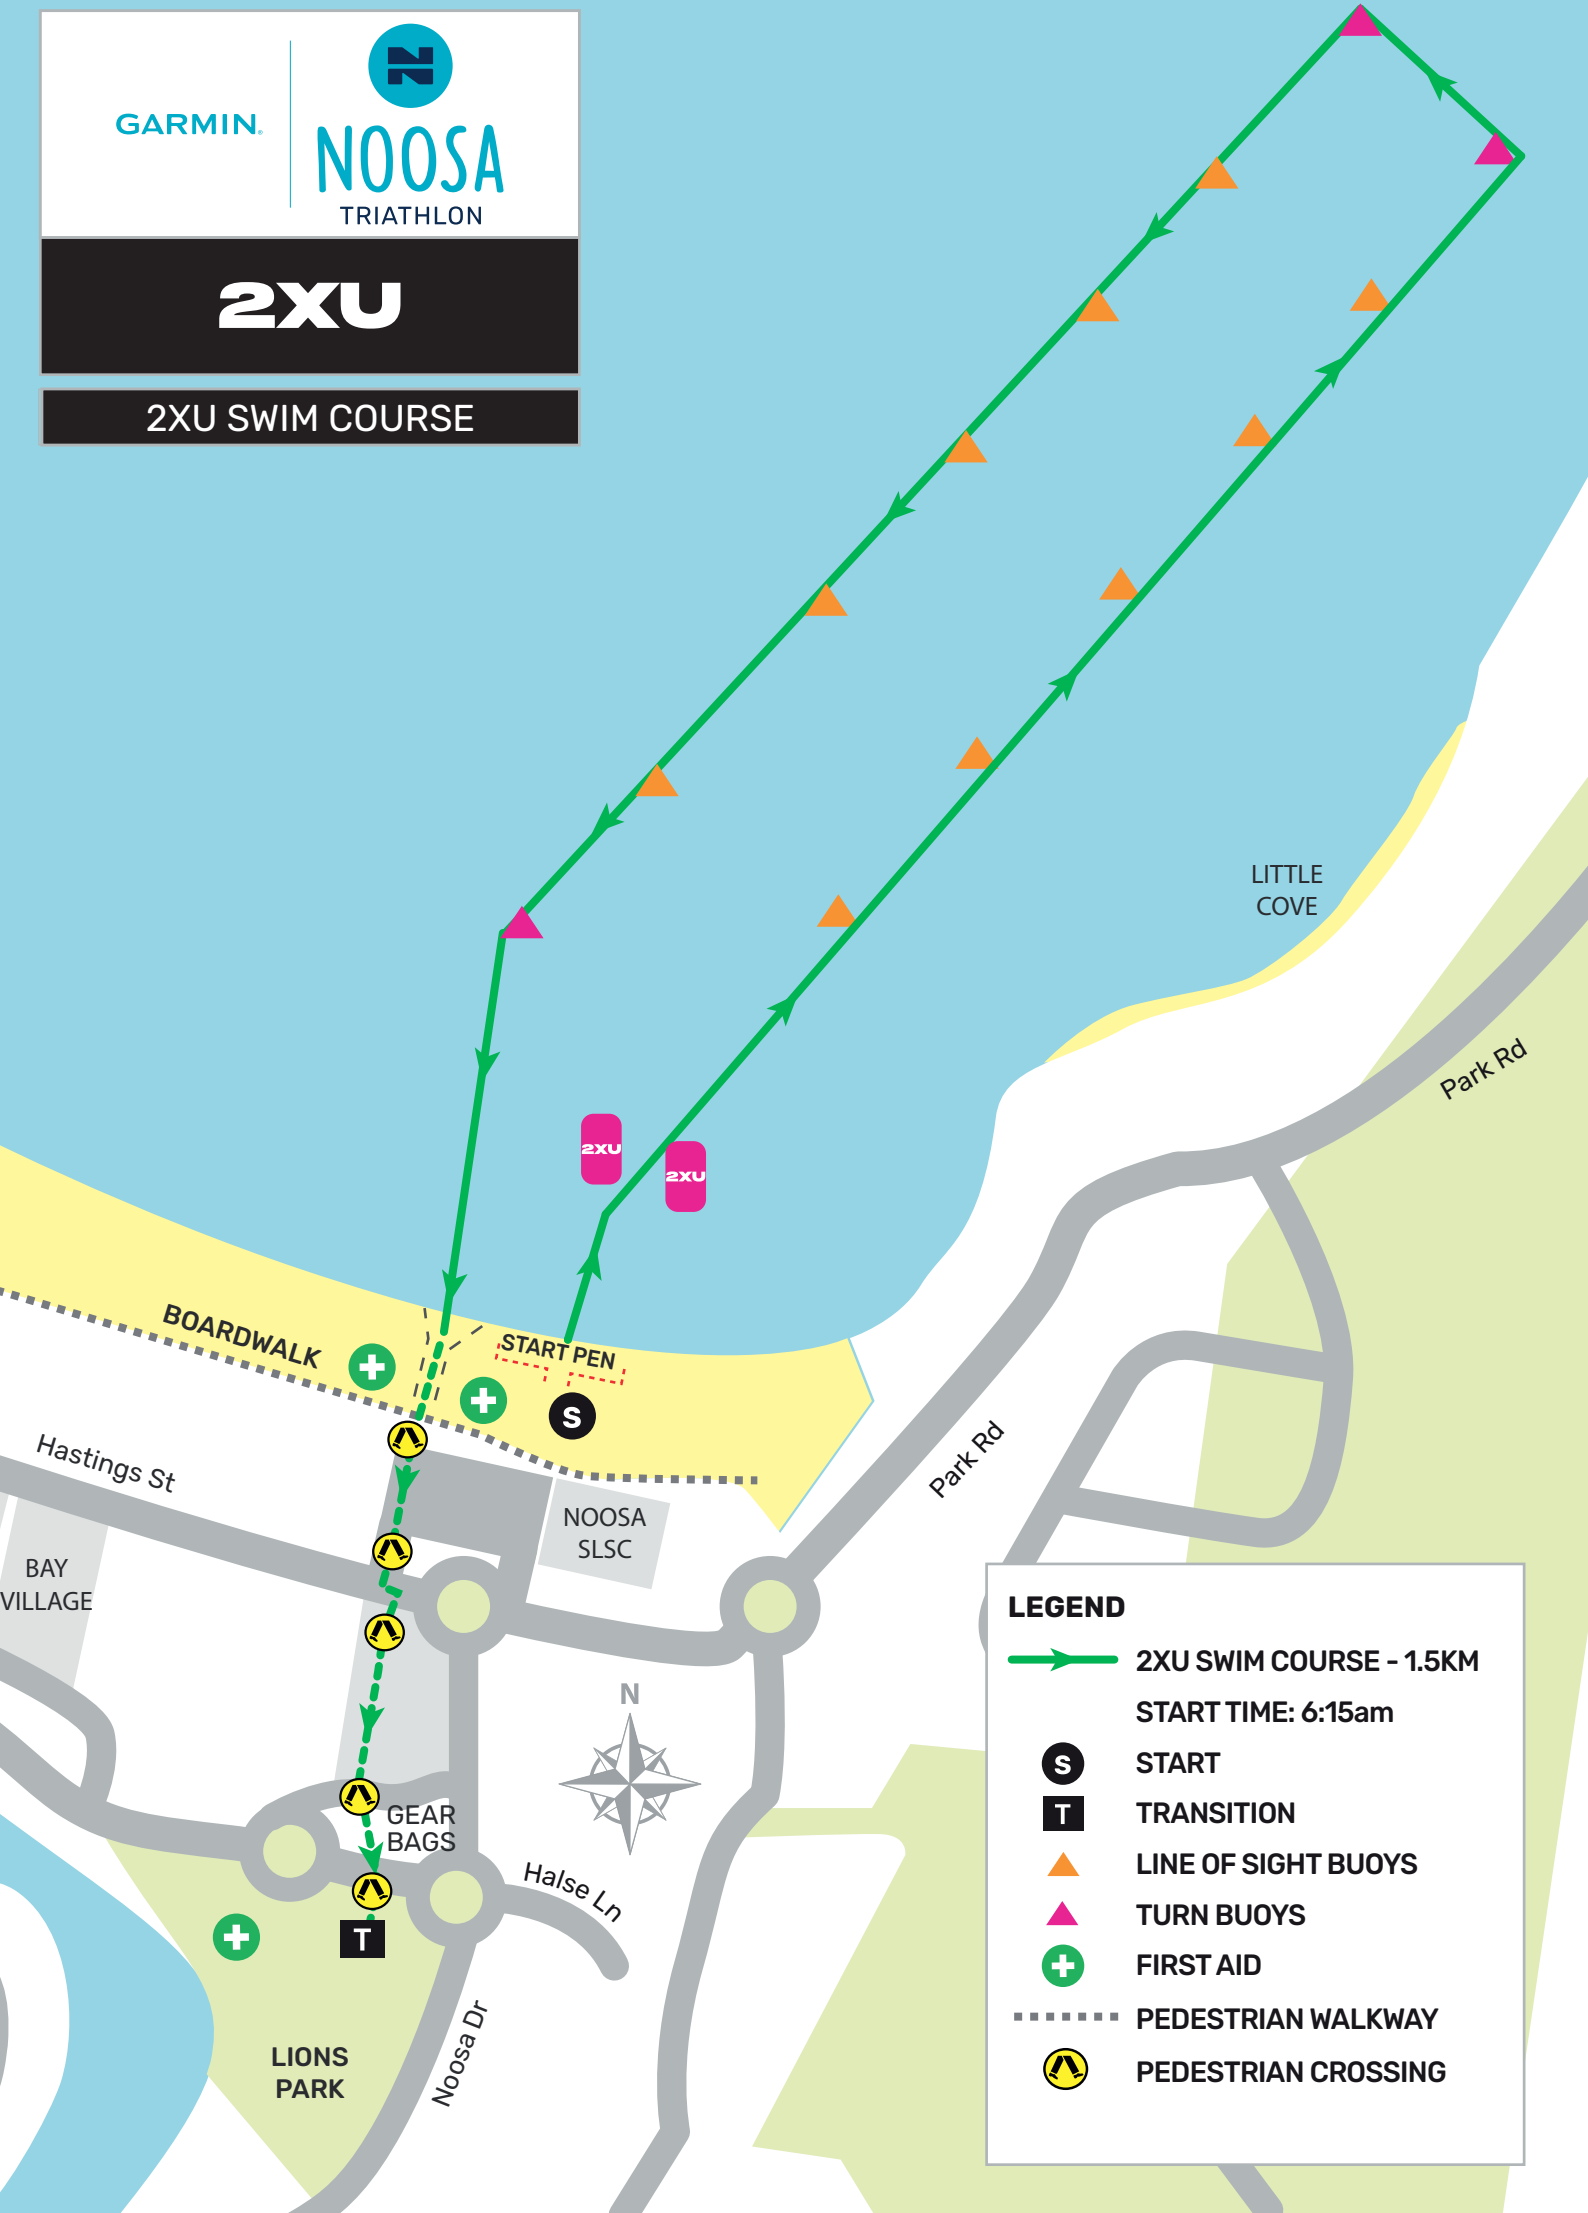

GARMIN.

**NOOSA**  
TRIATHLON

**2XU**

**2XU SWIM COURSE**

LITTLE COVE

Park Rd

Park Rd

BOARDWALK

START PEN

Hastings St

BAY VILLAGE

NOOSA SLSC

GEAR BAGS

Halse Ln

LIONS PARK

Noosa Dr

**LEGEND**

- 2XU SWIM COURSE - 1.5KM
- START TIME: 6:15am
- START
- TRANSITION
- LINE OF SIGHT BUOYS
- TURN BUOYS
- FIRST AID
- PEDESTRIAN WALKWAY
- PEDESTRIAN CROSSING